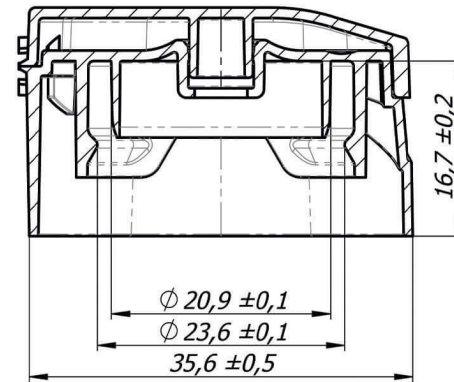

INDEX SNB24

SECTION A-A