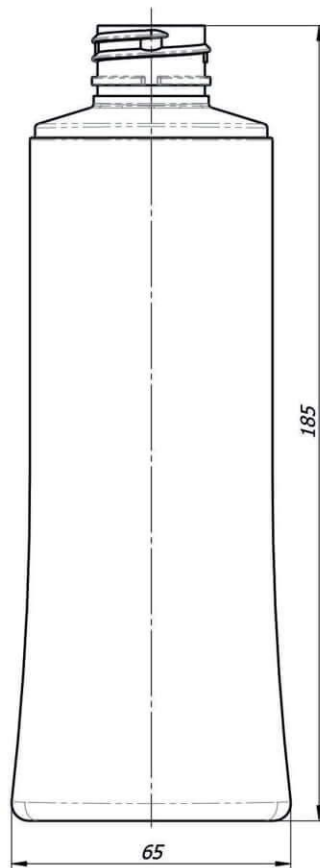

# Flip - Top

Complete with the Shower Gel series

MANUFACTURER OF PACKAGING,  
PREFORMS PET AND CAPS

Grupa Logoplaste

MASTERCHEM

Flip - Top

Complete with the Shower Gel series

BU-0205  
250ml  
28-410  
24,5gr.

# Flip - Top

Complete with the Shower Gel series

**BU-0213**  
200ml  
28-410  
21gr.

**BU-0214**  
250ml  
28-410  
24,5gr.

**BU-0215**  
300ml  
28-410  
28gr.

**BU-0216**  
400ml  
28-410  
30gr.

MASTERCHEM