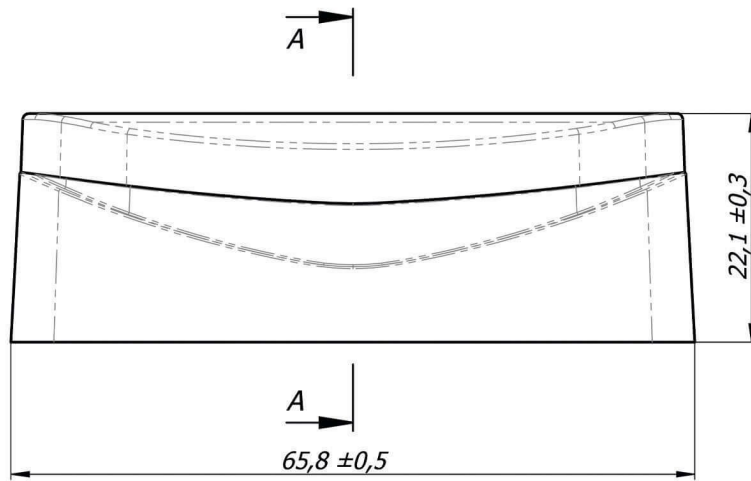

INDEX SNB24

SECTION A-A