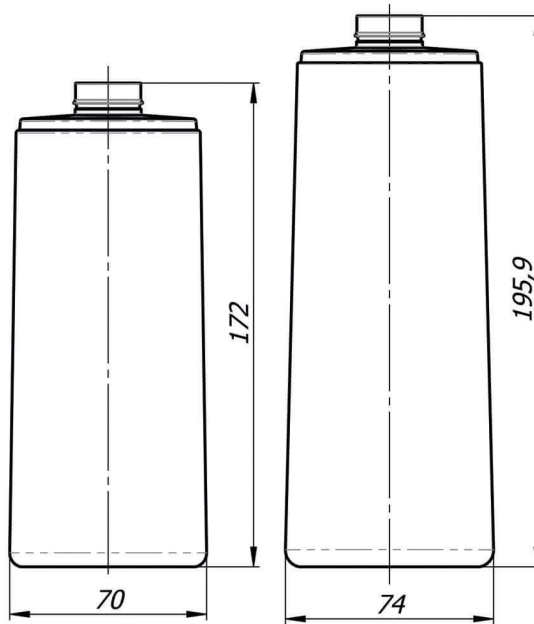

Flip - Top

Complete with the Shower Gel series

INDEX SN020

SECTION A-A

**MASTERCHEM**

*Flip - Top*

Complete with the Shower Gel series

*BU-0115*  
300ml  
Zatrask 24  
24gr.