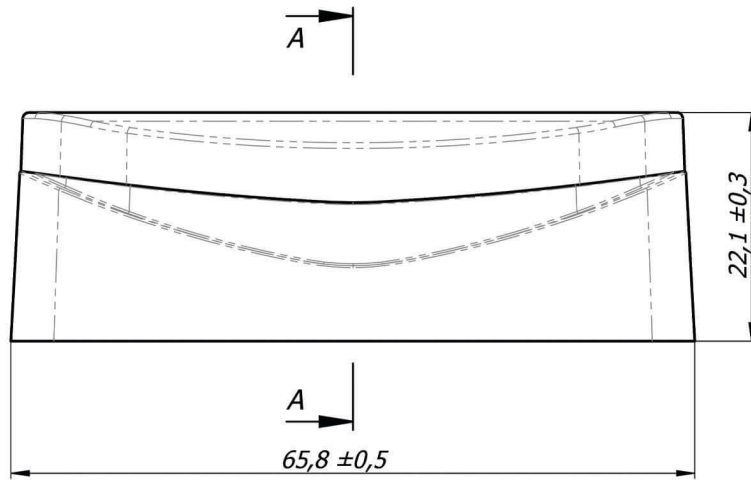

INDEX SNB24

SECTION A-A