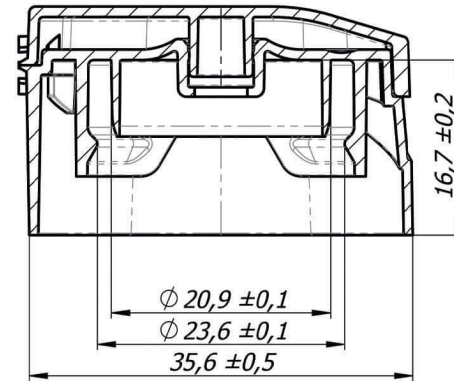

INDEX SNB24

SECTION A-A