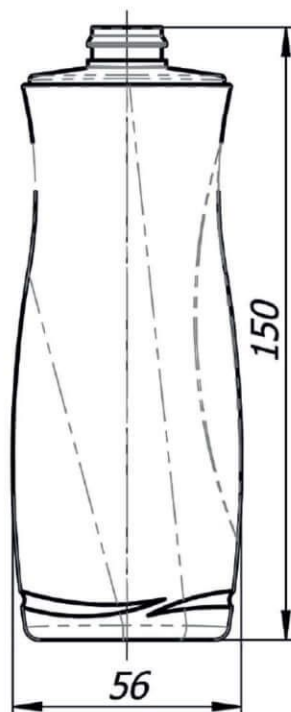

Flip - Top

Complete with the Shower Gel series

INDEX SN016

MASTERCHEM

Flip - Top

Complete with the Shower Gel series

BU-0180  
150ml  
Zatrask 20  
14,4gr.

MASTERCHEM