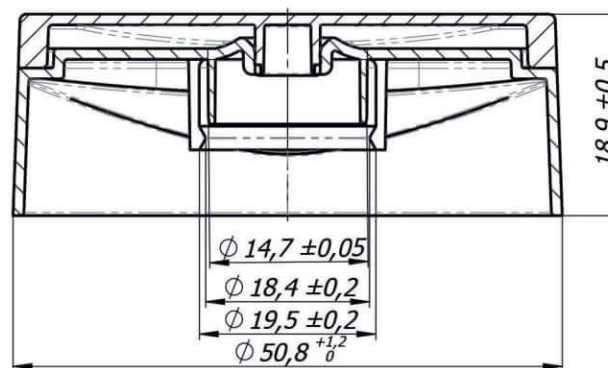

INDEX SN020

SECTION A-A