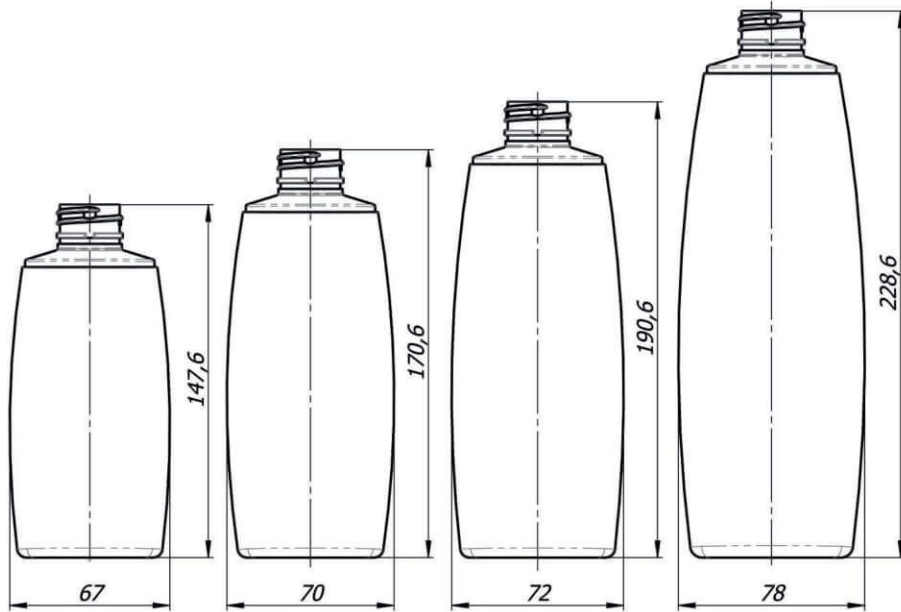

MASTERCHEM

Flip - Top

Complete with the Shower Gel series

INDEX SN028

MASTERCHEM

# Flip - Top

Complete with the Shower Gel series

**BU-0213**  
200ml  
28-410  
21gr.

**BU-0214**  
250ml  
28-410  
24,5gr.

**BU-0215**  
300ml  
28-410  
28gr.

**BU-0216**  
400ml  
28-410  
30gr.

MASTERCHEM