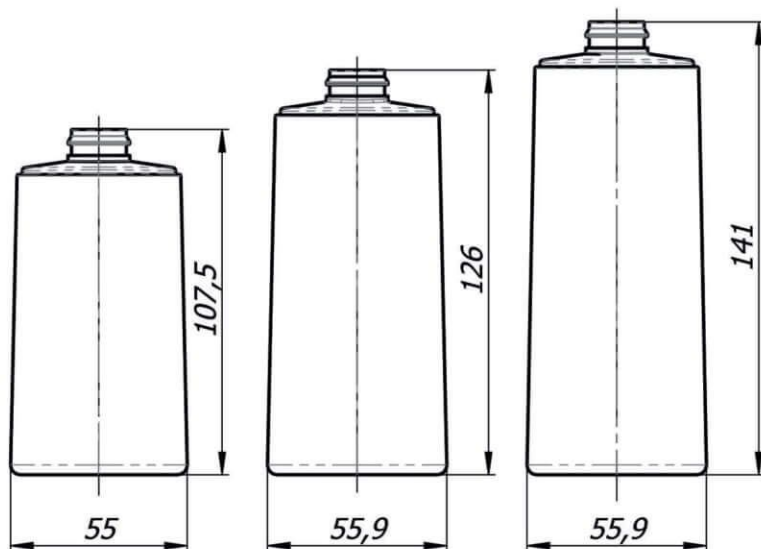

Flip - Top

Complete with the Shower Gel series

INDEX SN028

**MASTERCHEM**

*Flip - Top*

Complete with the Shower Gel series

*BU-0166*  
100ml  
Zatrask 20  
14,4gr.

*BU-0167*  
125ml  
Zatrask 20  
14,4gr.