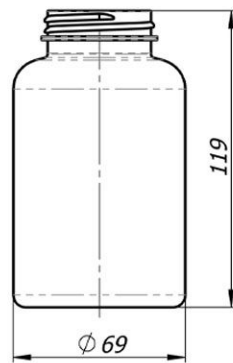

PU0669  
200ml  
38-400  
19/21/24g

PU0670  
225ml  
38-400  
21/24g

PU0671  
250ml  
38-400  
21/24g

MASTERCHEM

Logoplaste

P672  
300ml  
45-400  
28,5/32,5g

P673  
400ml  
45-400  
32,5g

P674  
500ml  
45-400  
32,5g