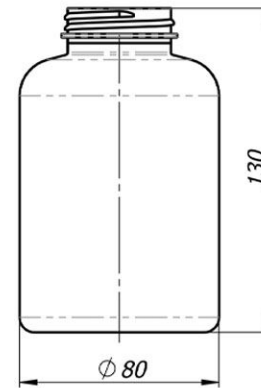

PU0669  
200ml  
38-400  
19/21/24g

PU0670  
225ml  
38-400  
21/24g

PU0671  
250ml  
38-400  
21/24g

MASTERCHEM

Logoplaste

P672  
300ml  
45-400  
28,5/32,5g

P673  
400ml  
45-400  
32,5g

P674  
500ml  
45-400  
32,5g