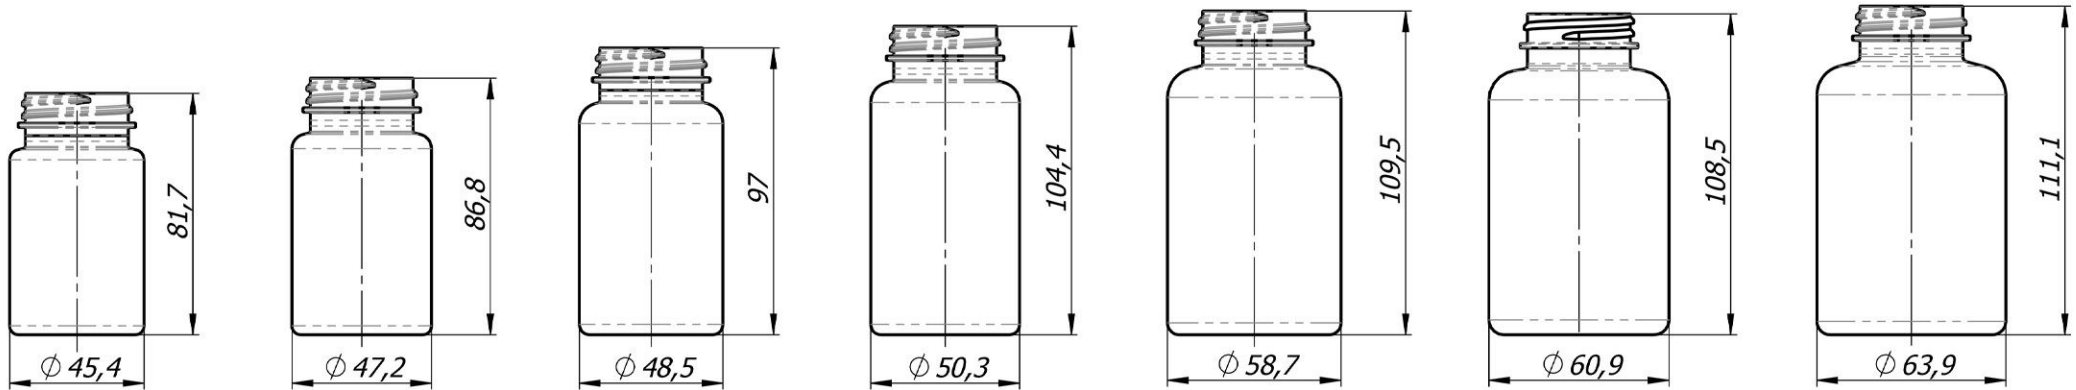

# Vita Packers

MANUFACTURER OF PACKAGING  
PREFORM PET AND CAPS

[WWW.MCH.COM.PL](http://WWW.MCH.COM.PL)

PU0663  
75ml  
38-400  
12/15g

PU0664  
100ml  
38-400  
12/15g

PU0666  
125ml  
38-400  
15/19g

PU0667  
150ml  
38-400  
15/19/21g

PU0669  
200ml  
38-400  
19/21/24g

PU0670  
225ml  
38-400  
21/24g

PU0671  
250ml  
38-400  
21/24g

MASTERCHEM

Logoplaste

P672  
300ml  
45-400  
28,5/32,5g

P673  
400ml  
45-400  
32,5g

P674  
500ml  
45-400  
32,5g