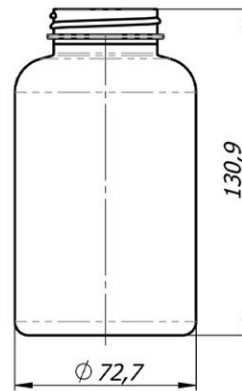

PU0669  
200ml  
38-400  
19/21/24g

PU0670  
225ml  
38-400  
21/24g

PU0671  
250ml  
38-400  
21/24g

MASTERCHEM

Logoplaste

P672  
300ml  
45-400  
28,5/32,5g

P673  
400ml  
45-400  
32,5g

P674  
500ml  
45-400  
32,5g